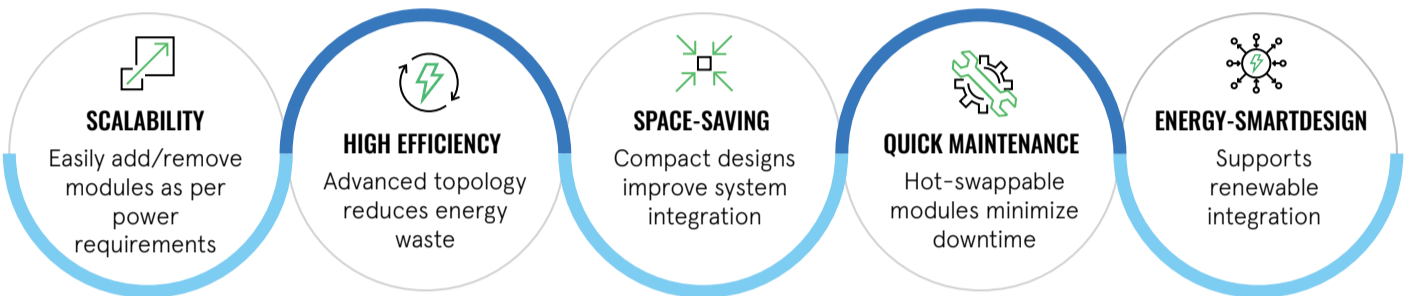

# MODULAR POWER SUPPLIES: POWERING THE FUTURE

Modular power supplies are configurable power supply systems with multiple modules for scalability and redundancy, used in data centers, industrial, telecom, and medical applications

## KEY FEATURES